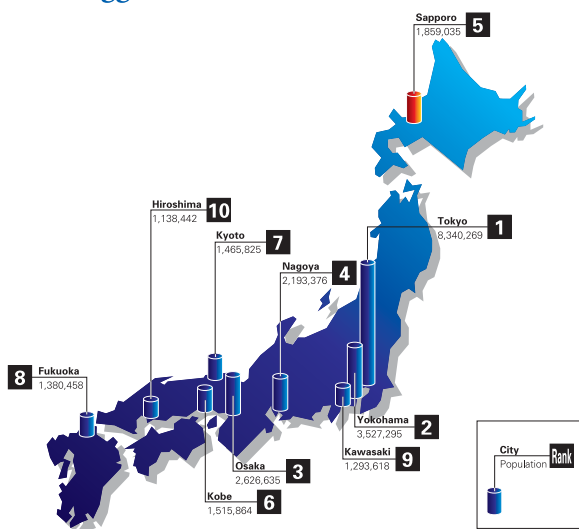

Outline of Sapporo

Sister City / Affiliation Date

International Air Routes (direct flights) to New Chitose Airport (As of Dec. 2004)

From	Seoul	Guam	Hong Kong	Shenyang	Shanghai	Sakhalinsk	Taipei	Cairns
Flights a week	7	2	4	2	2	1	6	2
Since	1989	1990	1990	1998	2001	2001	2003	2004/1992

Geographical Features/Population (As of Oct. 2003)

Sapporo
Population 1,859,035

Population Comparison of Japan's 10 Biggest Cities (As of Oct. 2003)

Average Annual Temperature and Precipitation in Sapporo (2004)