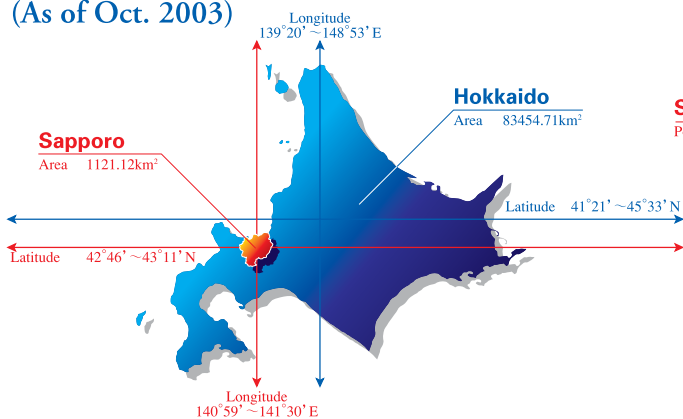

Outline of Sapporo

Sister City / Affiliation Date

International Air Routes (direct flights) to New Chitose Airport (As of Dec. 2004)

From	Seoul	Guam	Hong Kong	Shenyang	Shanghai	Sakhalinsk	Taipei	Cairns
Flights a week	7	2	4	2	2	1	6	2
Since	1989	1990	1990	1998	2001	2001	2003	2004/1992

Geographical Features/Population (As of Oct. 2003)

Sapporo
Population 1,859,035

Population Comparison of Japan's 10 Biggest Cities (As of Oct. 2003)

Average Annual Temperature and Precipitation in Sapporo (2004)